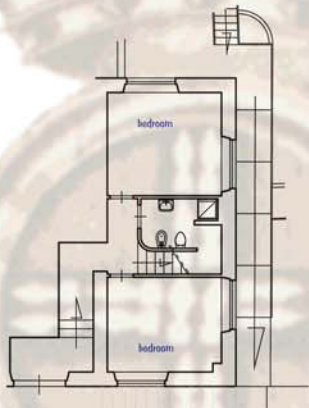

**Sales & Rent information**

**Building:** The Grinder

**Apartment:** G3

**Floor:** 2 levels

**Size sq/mt:** 111

**Garden:** sq/mt: 0

**Description:** 2 bedrooms, 2 bathrooms, kitchen and living area

**Accommodation:** 4 person

**Price on request**

Ground floor

First floor

Galleried level