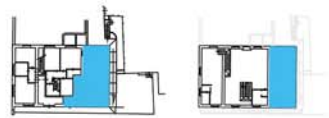

**Sales & Rent information**

**Building:** The Grinder

**Apartment:** G3

**Floor:** 2 levels

**Size sq/mt:** 111

**Garden:** sq/mt: 0

**Description:** 2 bedrooms, 2 bathrooms, kitchen and living area

**Accommodation:** 4 person

**Price on request**

Ground floor

First floor

Galleried level